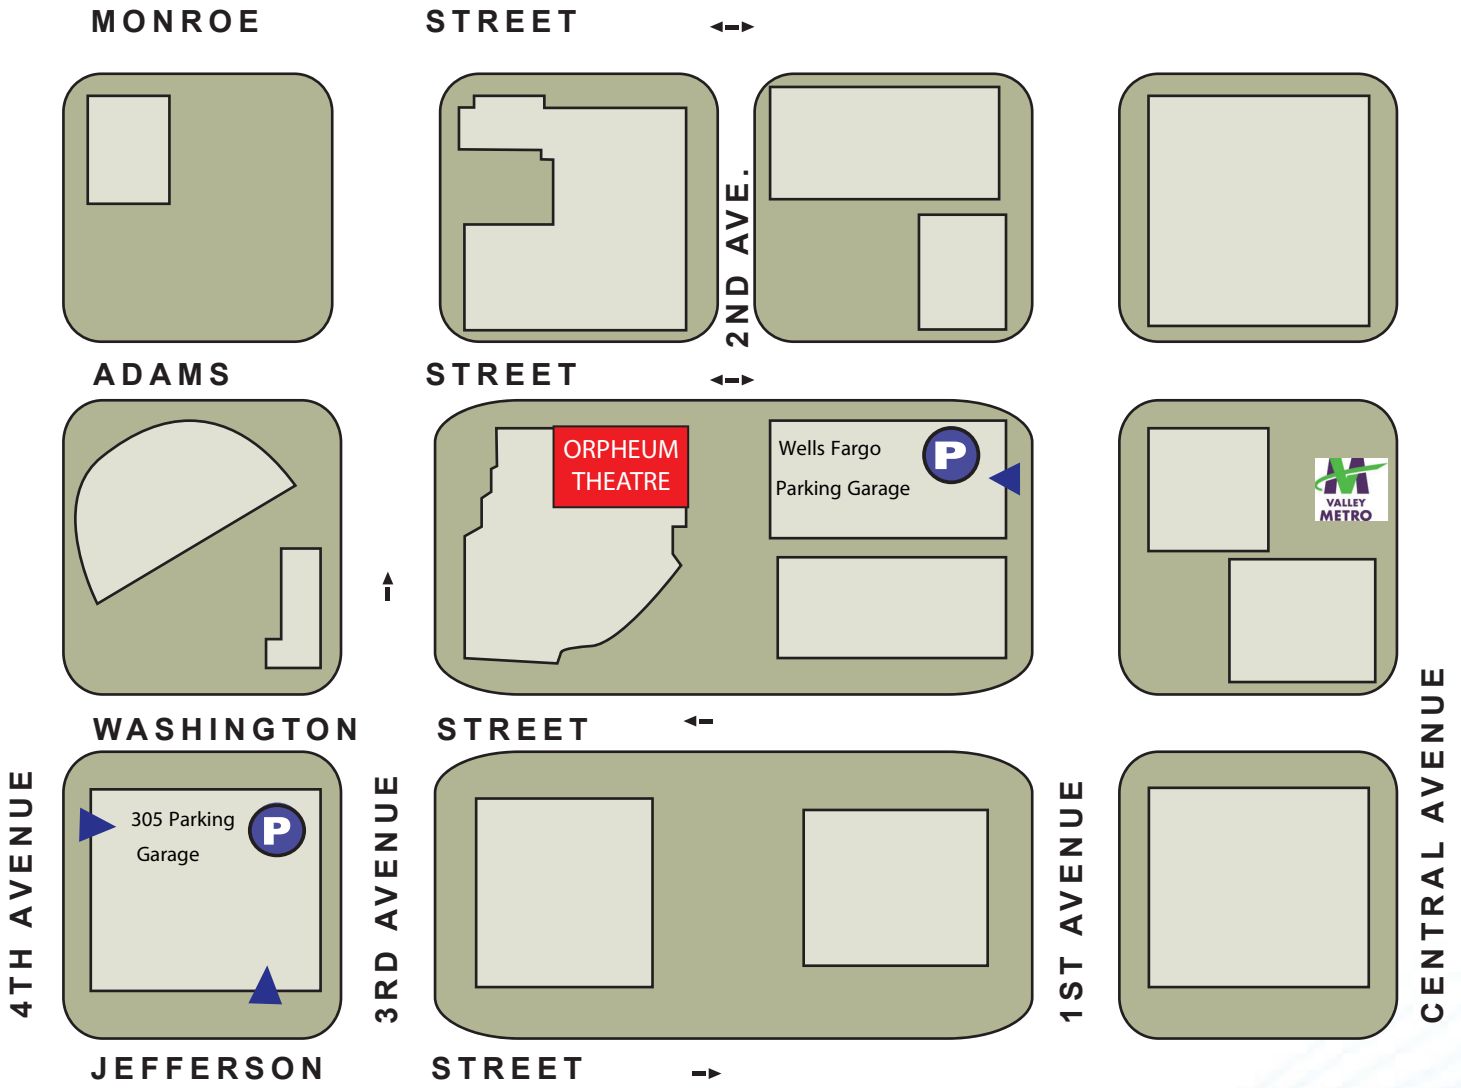

Orpheum Theatre Parking

LEGEND

Parking Garage

Light Rail Station